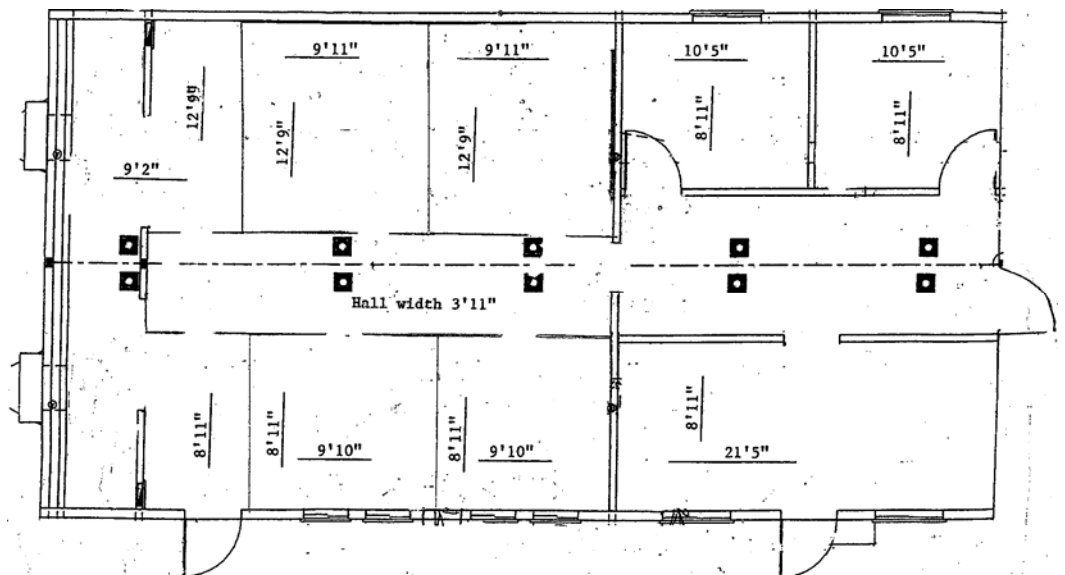

## Office Unit

### Features:

- Make/Model: Miller Structure
- Approximately 1500 Sq. Ft.
- Size: 28 x 58 Includes Hitch
- Multiple Separate Rooms
- Room Modification Available
- Design Year - 1998

6303 "L" Street • Omaha, NE 68117 • (402) 733-8900 • [www.nutrendomaha.com](http://www.nutrendomaha.com)