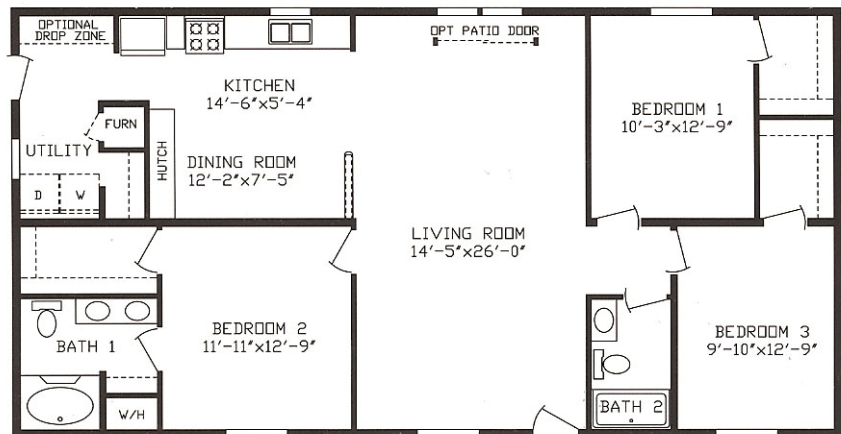

NU-TREND HOMES

"FOLLOW THE TREND TO NU-TREND"

Monticello

Features:

- Make/Model – Fairmont / Monticello
- 3 Bed/2 Bath
- Computer Desk
- Stone Foyer
- Spacious Living Room
- Maple Shaker Cabinets
- 8' Flat Ceiling
- Design Year 2010