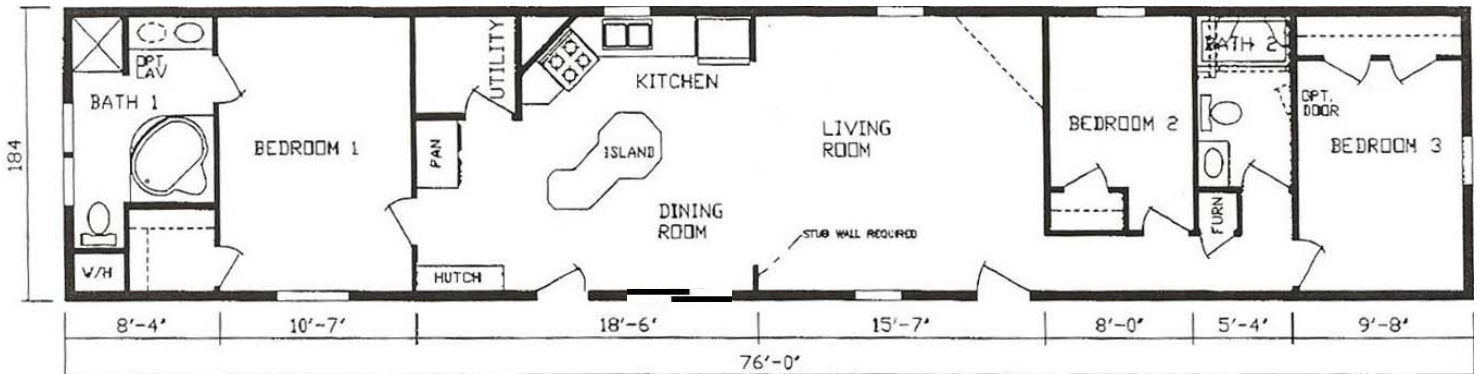

NU-TREND HOMES

"FOLLOW THE TREND TO NU-TREND"

2011 Bayview

Arriving... August 30th

Features:

- Make/Model: Fairmont - Bayview
- 1,165 sq ft
- 3 bedroom / 2 bath
- Open Floor Plan
- Kitchen Island
- Sliding Glass Door in Kitchen
- Master Suite
- "Bayview Stimulus Package"
- Design Year: 2011