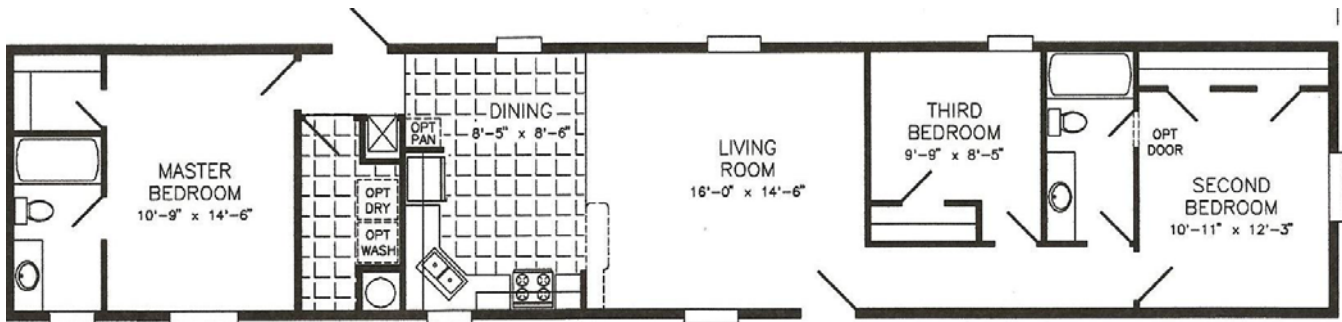

### Features:

- Make/Model: Liberty - El Dorado
- Approx. 1200 Sq. Ft.
- 3 Bedroom/ 2 Bath
- Thermal Pane Windows
- Open Floor Plan
- Popular Separate Utility Room
- Maintenance Free Vinyl Siding
- Design Year: 2010